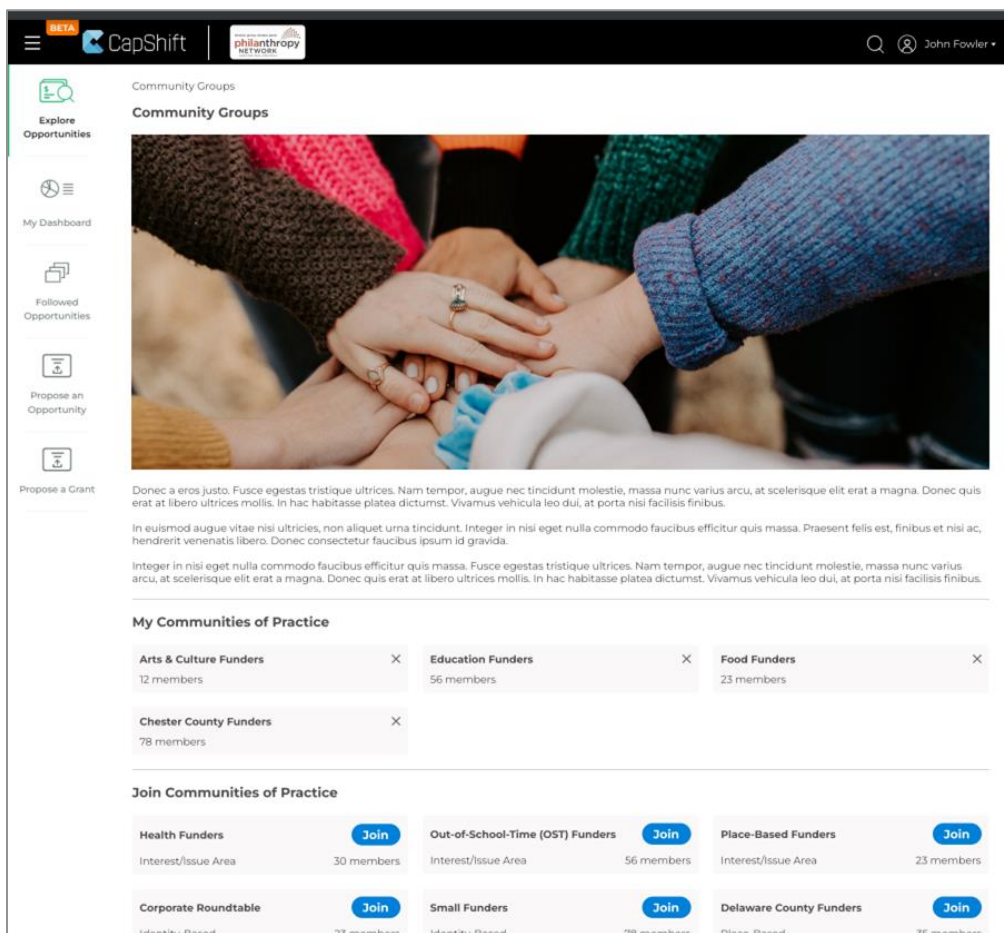

Community Groups*

Easily join any existing Communities of Practice!

Learn about upcoming meetings

See related resources

Connect with other community members